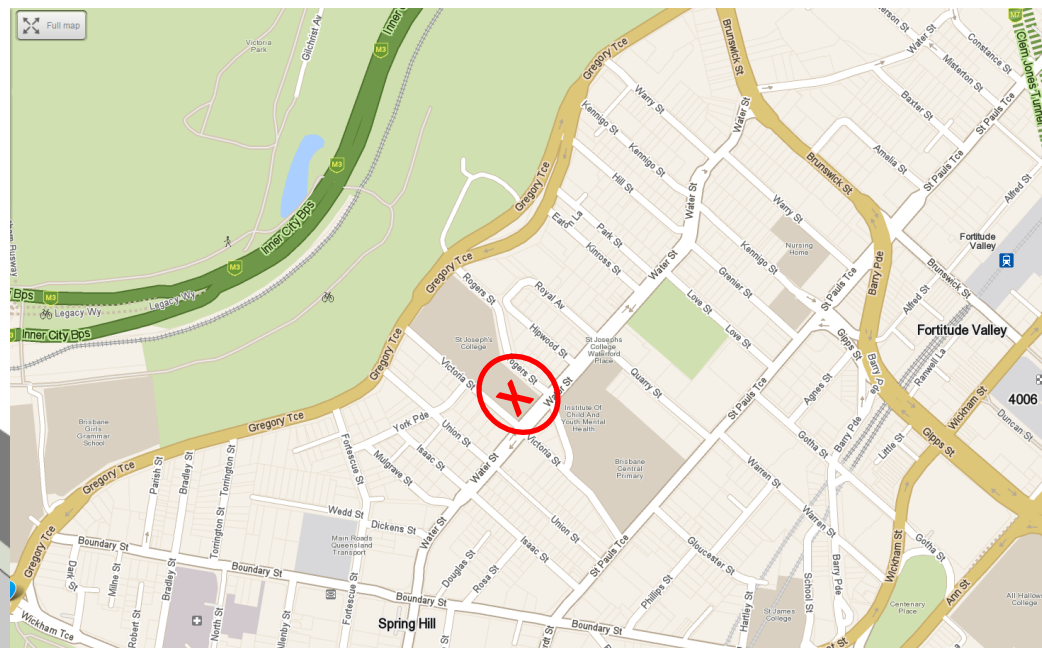

# Directions to **Brothers** (AKA Terrace, St. Josephs or Gregory Terrace)

- |                             |  |                                       |                             |
|-----------------------------|--|---------------------------------------|-----------------------------|
| 1. ADMINISTRATION & FINANCE | 9. TREACY CENTRE COLLEGE MUSEUM & ARCHIVES | 12. G.T. 125 THEATRE                  | 16. BR. TONY WHITE BUILDING |
| 2. ARCH. MUSH ROOM          | 10. CHAPEL OF THE HOLY                     | 13. SENIOR SCHOOL                     | 17. GYMNASIUM               |
| 3. DUHIG PLACE              | 11. SPORT & CULTURE                        | 14. CAMPBELL CENTRE RESOURCE CENTRE   | 18. ART                     |
| 4. SWIMMING POOL            |  | 15. CONNELLY SCIENCE & MUSIC BUILDING | 19. BASKETBALL COURTS       |
| 5. BILLET STREET BISTRO     |  |                                       |                             |
| 6. DRAMA THEATRE            |  |                                       |                             |
| 7. COLLEGE HALL             |  |                                       |                             |
| 8. TREACY COURT             |  |                                       |                             |