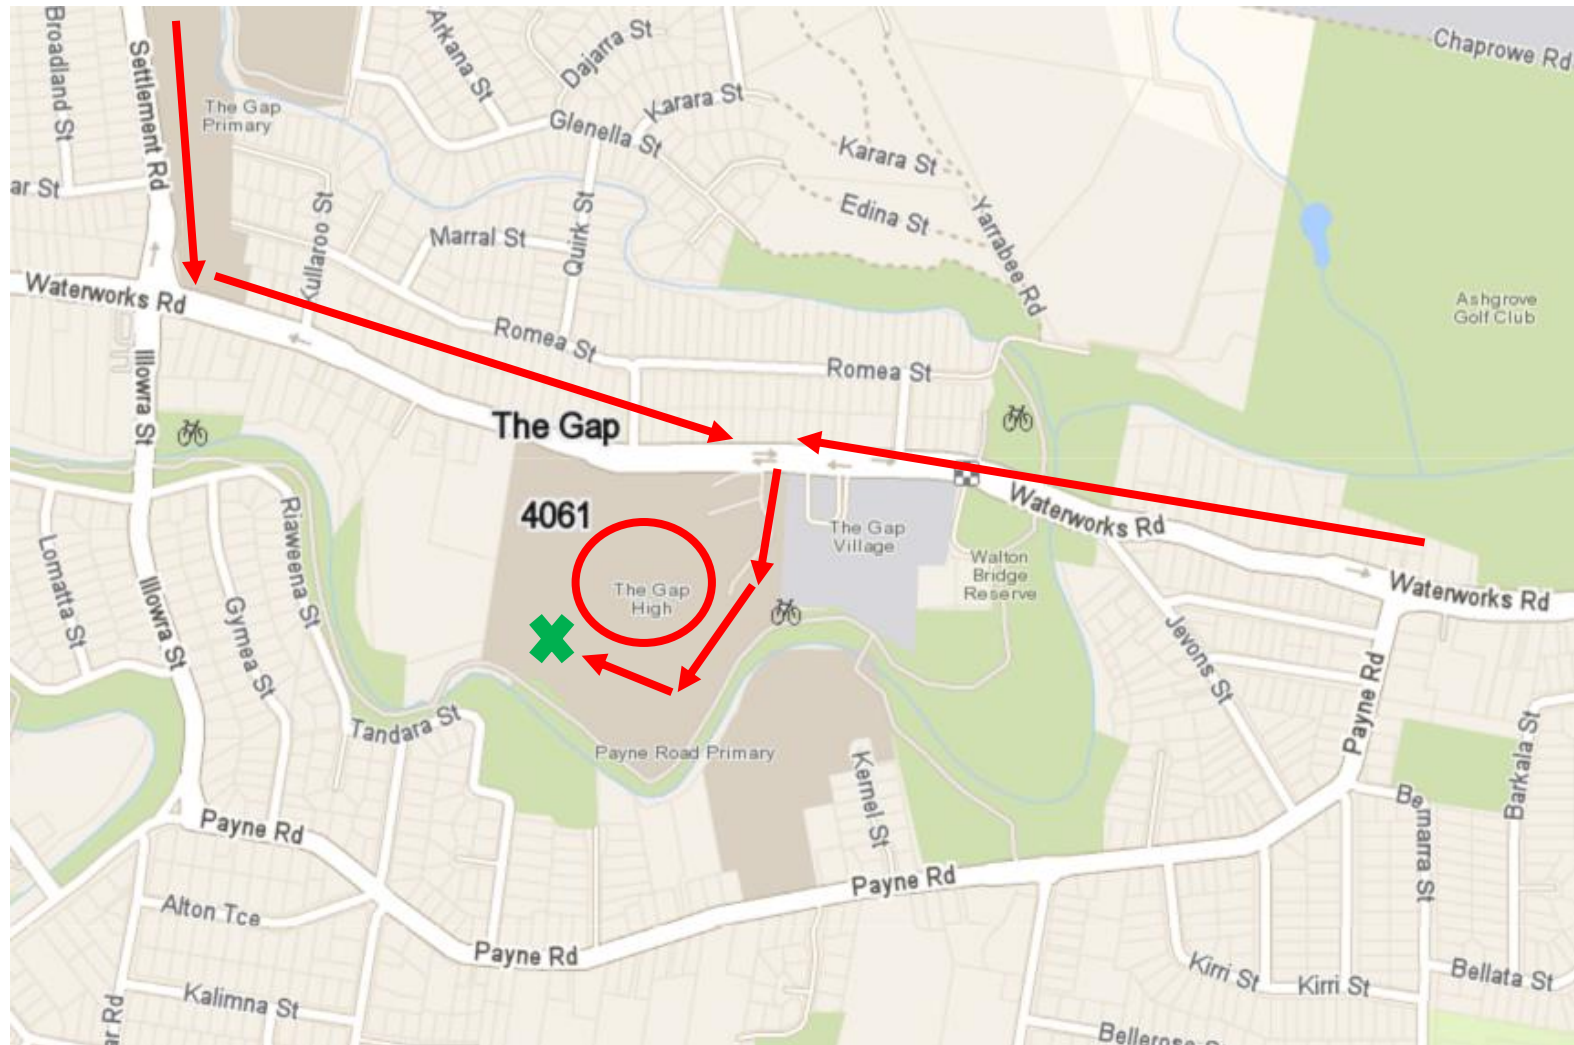

## Directions to **The Gap State High School. 1020 Waterworks Rd, The Gap**

From the city, drive West along Waterworks Rd until just past The Gap Village Shopping Centre and the school entrance is on the left hand side (be careful as this is typically a high traffic area and the entrance can come up on you fairly quickly). From Northern Suburbs, Settlement Rd may provide easier access. Once you are on the school grounds, drive down the hill and around the back along near the school outdoor ovals there is some car parking near the main sports centre and along the school road near the car park. Walk up to the entrance from the car park (see page 2).

# Directions to The Gap State High School. 1020 Waterworks Rd, The Gap